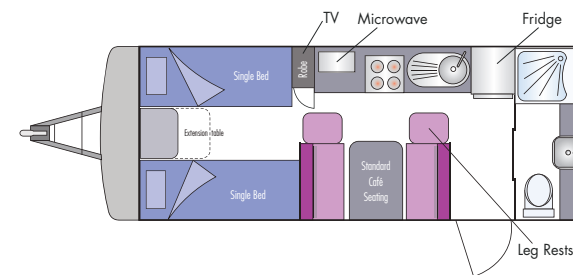

Spare wheel bolted to rear underside of van. NZ models may vary.

C6603 SEATING ALTERNATIVES

C6606

Ensuite & Single Beds	
Bed Dimensions -	
ATM	TBA
Tare	TBA
Payload	TBA
Towball Mass Tare	TBA

Spare wheel bolted to rear underside of van. NZ models may vary.