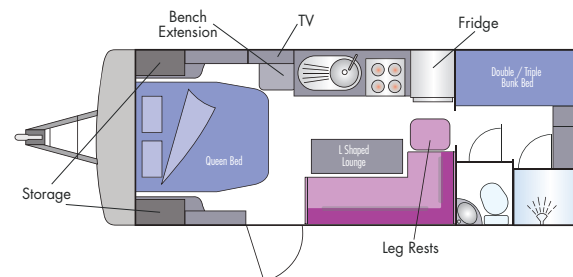

Spare wheel bolted to rear underside of van. NZ models may vary.

C6609 SEATING ALTERNATIVES

FEATURES AND OPTIONS

Bedding & Seating	C66
Bed Queen - 1500mm wide	std*
Bed Twin Single - Converts to Double	std*
Double Bunk	std*
Triple Bunk	opt*
Beds - Liftup with Storage & Orthopaedic Slats	std*
Mattress - Innersprings with Pillowtop	opt
Mattress - Innersprings	std
Cafe Seating with Footrests - Fabric	opt+
Dinette Seating with Footrests - Fabric	opt+
L Shape Lounge with Footrests - Fabric	opt+
Cafe Seating with Footrests - Leather	opt+
Dinette Seating with Footrests - Leather	opt+
L Shape Lounge with Footrests - Leather (standard on C6609)	opt+
Ensuite	
Privacy Dividers (Ensuite)	std
Shower - with Built in Seat & Exhaust Fan	std
Toilet - Cassette	std
Towel Hooks in Ensuite	std
Vanity	std
Appliances	
Air Conditioning - Roof Mounted	std
Cooktop - 3 Gas Burner, 1 240v electric and grill	std
Fan Sirrocco 807CA 12V Black	opt
Fridge- Thetford 185 litre	std
Fridge Upgrade - Compressor 150 litres	opt
Hot Water Service - 22lt Dual Gas/240v Operation	std
Microwave	std
Oven Upgrade	opt
Oven Fan Forced Upgrade	opt
Rangehood - 12V LED with twin fans	std
Stereo	std
External Speakers	opt
TV Aerial Manual	std
TV/DVD - LED 12V (18.5inch)	std
DVD Player Bunk-10.1" F/D Monitor-2 Sets H/Phones	opt*
Washing Machine	std
Water Pump - 12v	std