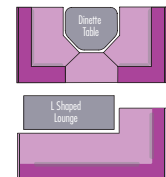

C6607 SEATING ALTERNATIVES