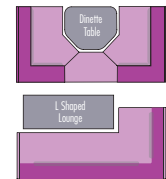

C6606 SEATING ALTERNATIVES