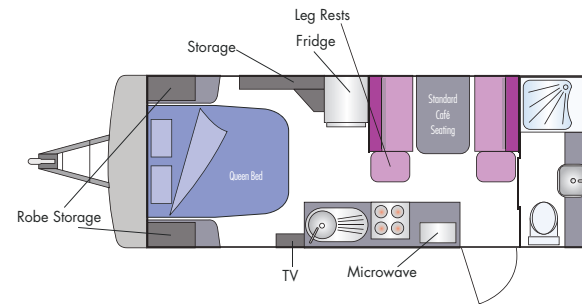

LAYOUTS C66

C6603

Ensuite & Queen Bed	
Bed Dimensions - 1900mm L x 1500mm W	
ATM	2750kg
Tare	2200kg
Payload	550kg
Towball Mass Tare	195kg

Spare wheel bolted to rear underside of van. NZ models may vary.

C6606

Ensuite & Single Beds	
Bed Dimensions -	
ATM	TBA
Tare	TBA
Payload	TBA
Towball Mass Tare	TBA

Spare wheel bolted to rear underside of van. NZ models may vary.