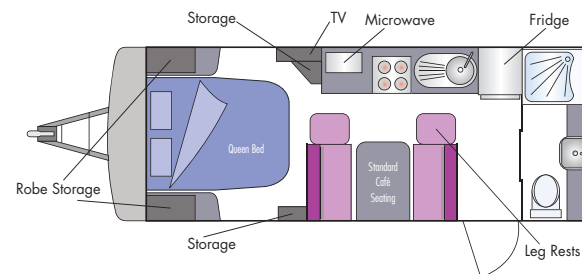

C6609

Family Van - Ensuite, Queen Bed & Bunks	
Bed Dimensions - 1900mm L x 1500mm W	
Bunk Bed Dimensions - 1870mm L x 800mm W	
ATM	TBA
Tare	TBA
Payload	TBA
Towball Mass Tare	TBA

Spare wheel bolted to rear underside of van. NZ models may vary.