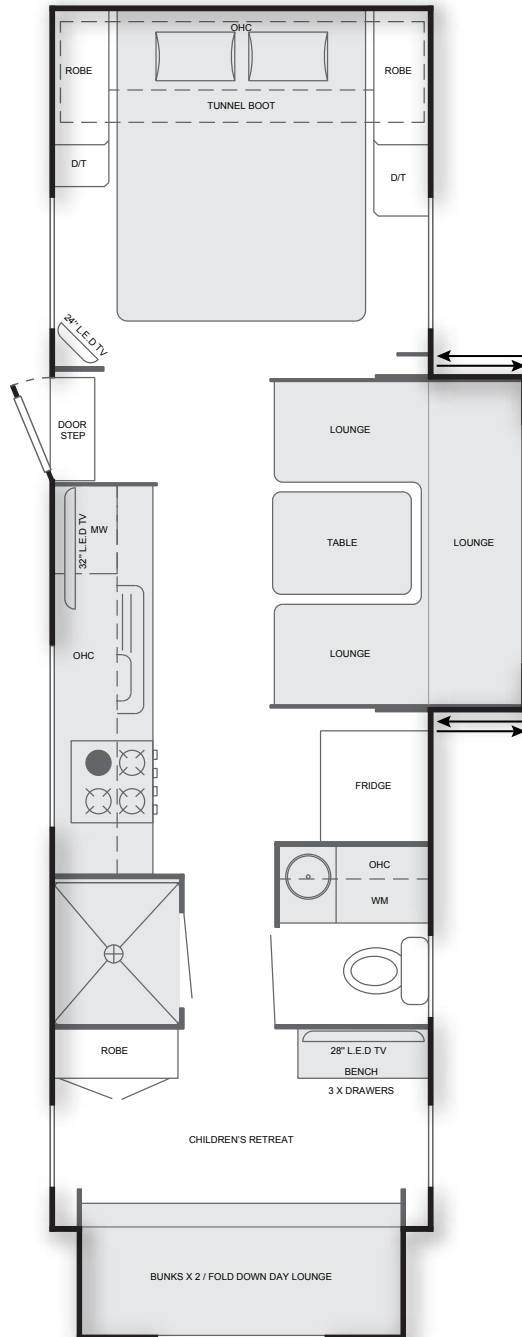

24'4"

Checkerplate Protection Front / Rear / Sides

Euro Tinted Windows / Double Glazed

12V Hatches with Light

Entertainment Hatch

Thule Bike Rack On Front

Tool Box on Exterior

Pressure Hatch

### Slide Out Lounge Area

Structurally Engineered One Piece Ply Floors

Fold-Down Day Lounge in Rear

Full Height Robe in Bunk Bedroom

Slatted Bed Frame on Gas Struts

Pillowtop Mattress

Telescopic Table Leg